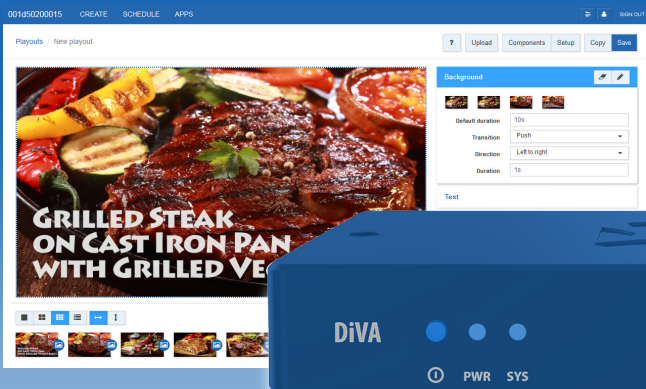

SPINETIX

DiVA

All-in-One Digital Signage.

Create. Schedule.

Built-in web-based tools with
ready to use Playouts and Apps
for a single horizontal or vertical screen.

Tech Specs

Connectors & Ports

Video	HDMI
Audio	Line level, stereo
USB port	2x USB 2.0
Network	Ethernet 1GbE, IEEE 802.3ab, IEEE 802.3u, IEEE 802.3az
Power Supply	Input: 100-240V, 50-60Hz Output: 5V DC 3.6A max.

Size & Weight

Size	Width: 5.9" / 150mm Height: 0.9" / 23mm Depth: 3.4" / 86.5mm
Weight	12.3oz / 350g

Player Engine

Layer composition	Background plus non-overlapping zones
Animation	Built-in playouts, apps
Text	Unicode support (international text) Bidirectional (right-to-left, left-to-right)
Fonts	Built-in fonts (Western, Cyrillic, Arabic, Greek, Hebrew, Chinese, Japanese, Korean, Thai, Hindi, etc.)